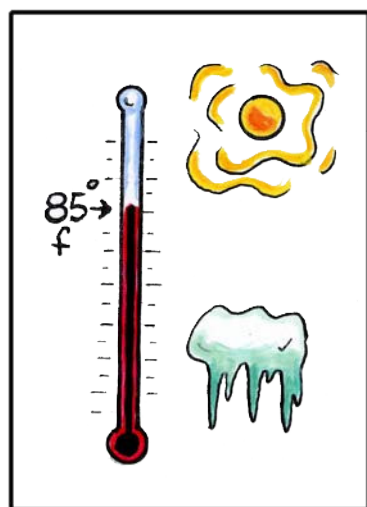

Tsis txhob txuag tshuaj rau tej hnuv uas kub tshaj 85 degrees Fahrenheit

Funding for this project has been provided in full or in part through a Grant awarded by the Department of Pesticide Regulation.